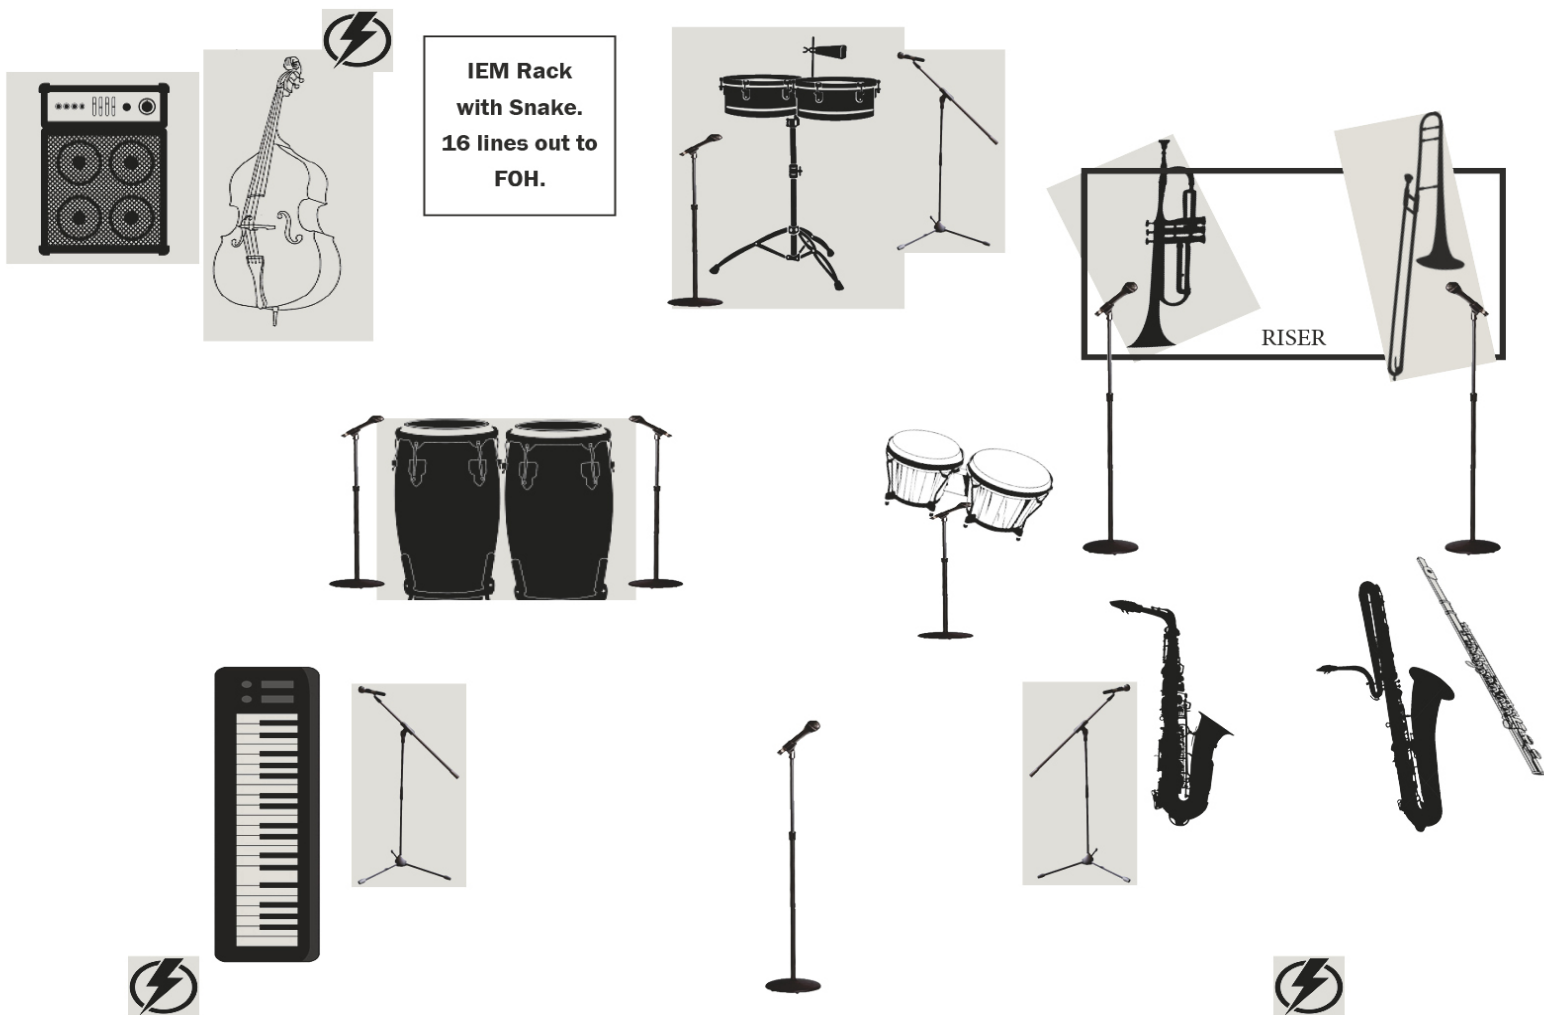

LPT Stage Plot

FRONT OF STAGE

LPT Input List

Ch.	Description
1	Keyboard
2	Bass Amp
3	Timbales
4	Congas
5	Congas
6	Bongo
7	Tenor Sax
8	Baritone Sax
9	Trombone
10	Trumpet
11	Flute
12	Keyboard Vox
13	Bongo Vox (only if required)
14	Timbales Vox
15	Tenor Sax Vox
16	Lead Vox

- LPT provides closed IEM system
 - LPT provides all mics and stands
 - LPT provides FOH 16 channels out from IEM system via snake.
-
- Venue provides power: Downstage Right & Left, Upstage Right
 - Venue provides FOH equipment, lights, FOH engineer.
 - House wedges should be turned off
 - Venue provides band riser for horns